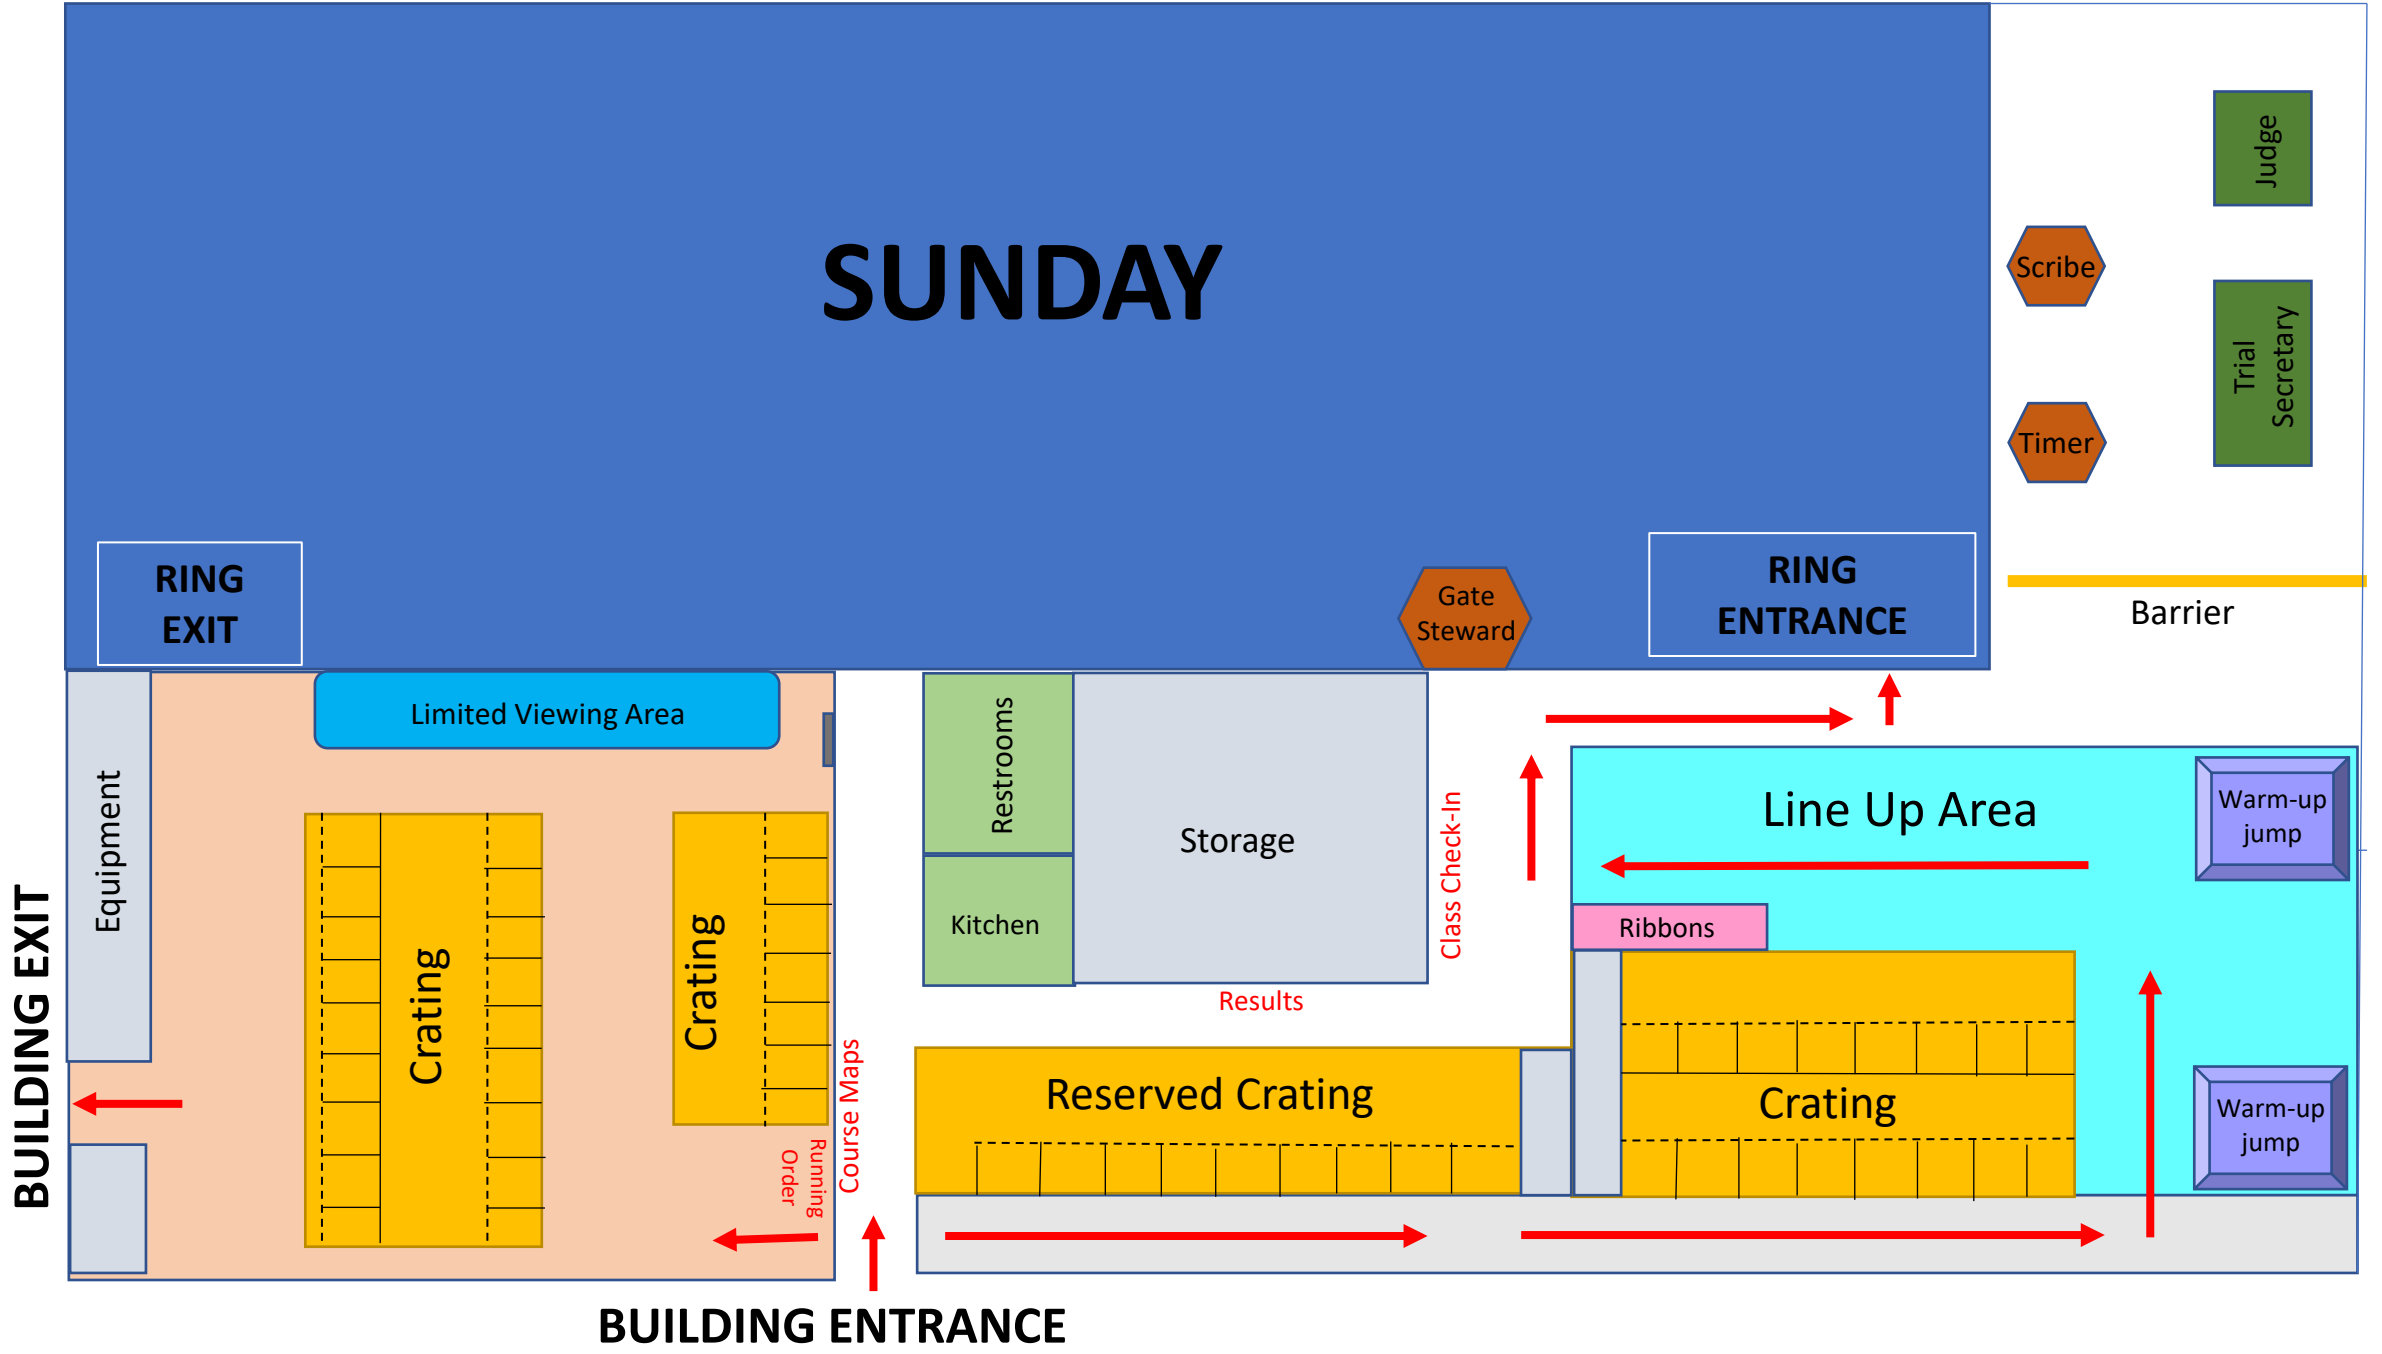

FRIDAY & SATURDAY

SUNDAY

BUILDING EXIT

BUILDING ENTRANCE

RING EXIT

RING ENTRANCE

Barrier

Gate Steward

Scribe

Timer

Judge

Trial Secretary

Limited Viewing Area

Equipment

Crating

Crating

Running Order

Course Maps

Restrooms

Kitchen

Storage

Results

Reserved Crating

Ribbons

Crating

Line Up Area

Warm-up jump

Warm-up jump

Class Check-In