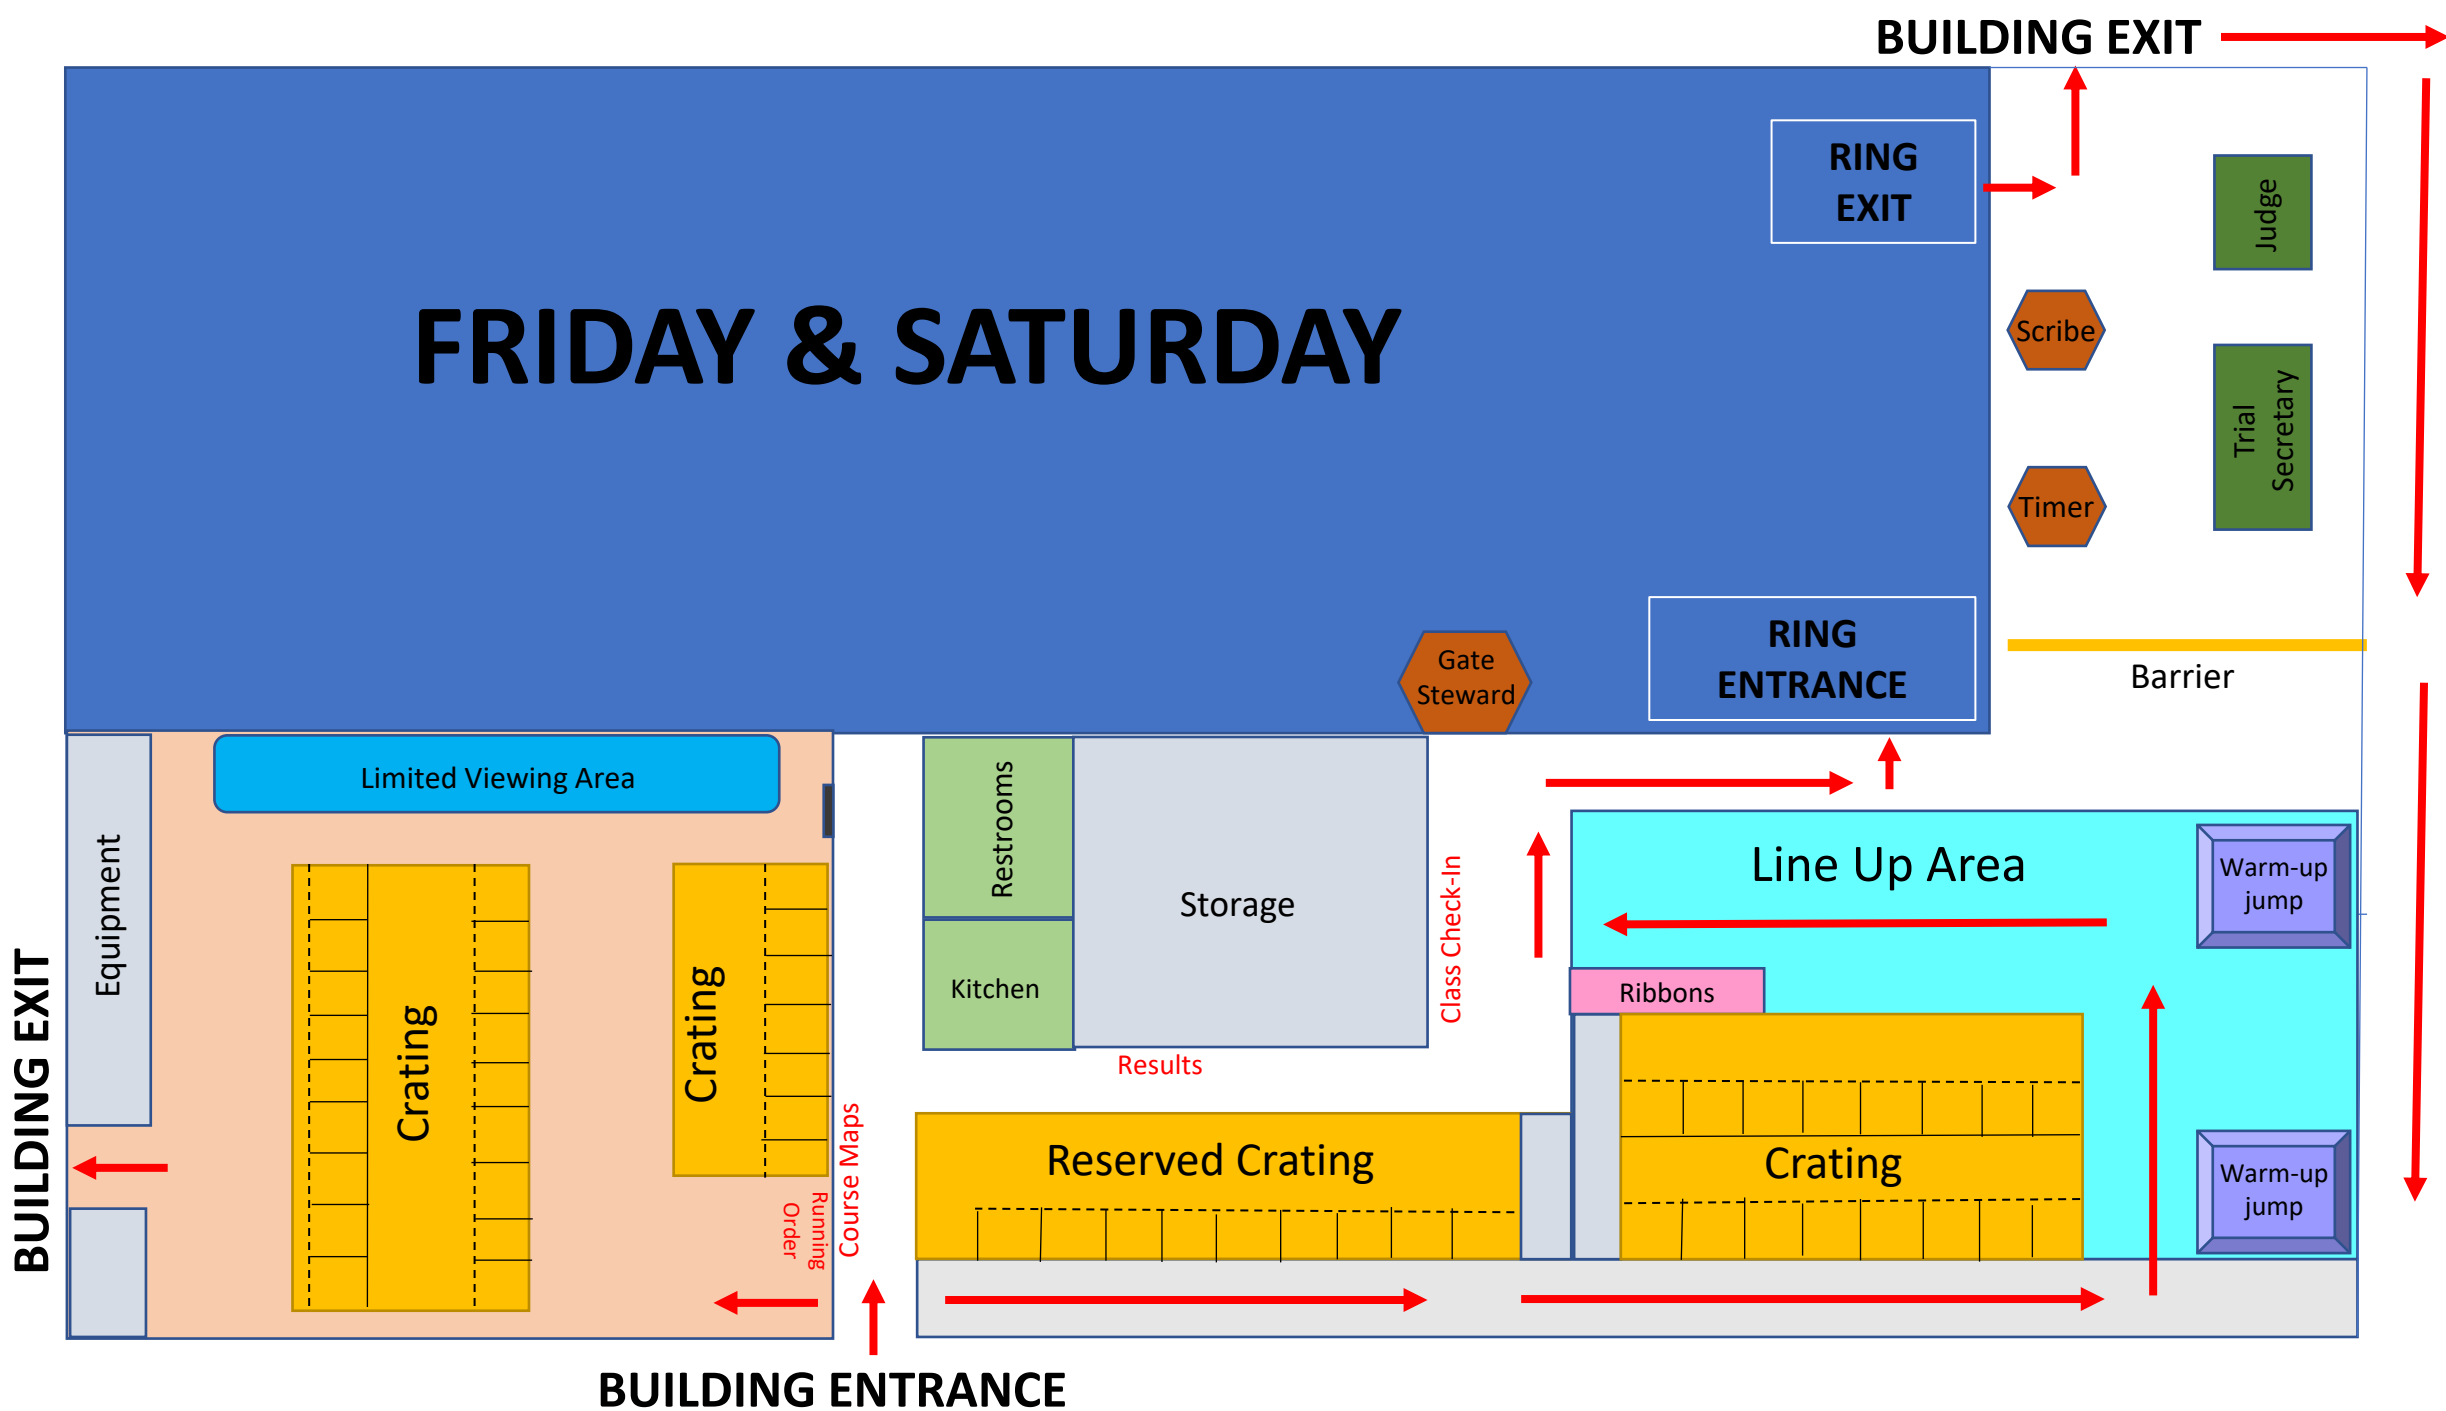

FRIDAY & SATURDAY

SUNDAY

BUILDING EXIT

BUILDING ENTRANCE

RING EXIT

RING ENTRANCE

Barrier

Gate Steward

Scribe

Timer

Judge

Trial Secretary

Limited Viewing Area

Equipment

Crating

Crating

Running Order

Course Maps

Restrooms

Kitchen

Storage

Results

Reserved Crating

Ribbons

Crating

Line Up Area

Warm-up jump

Warm-up jump

Class Check-In